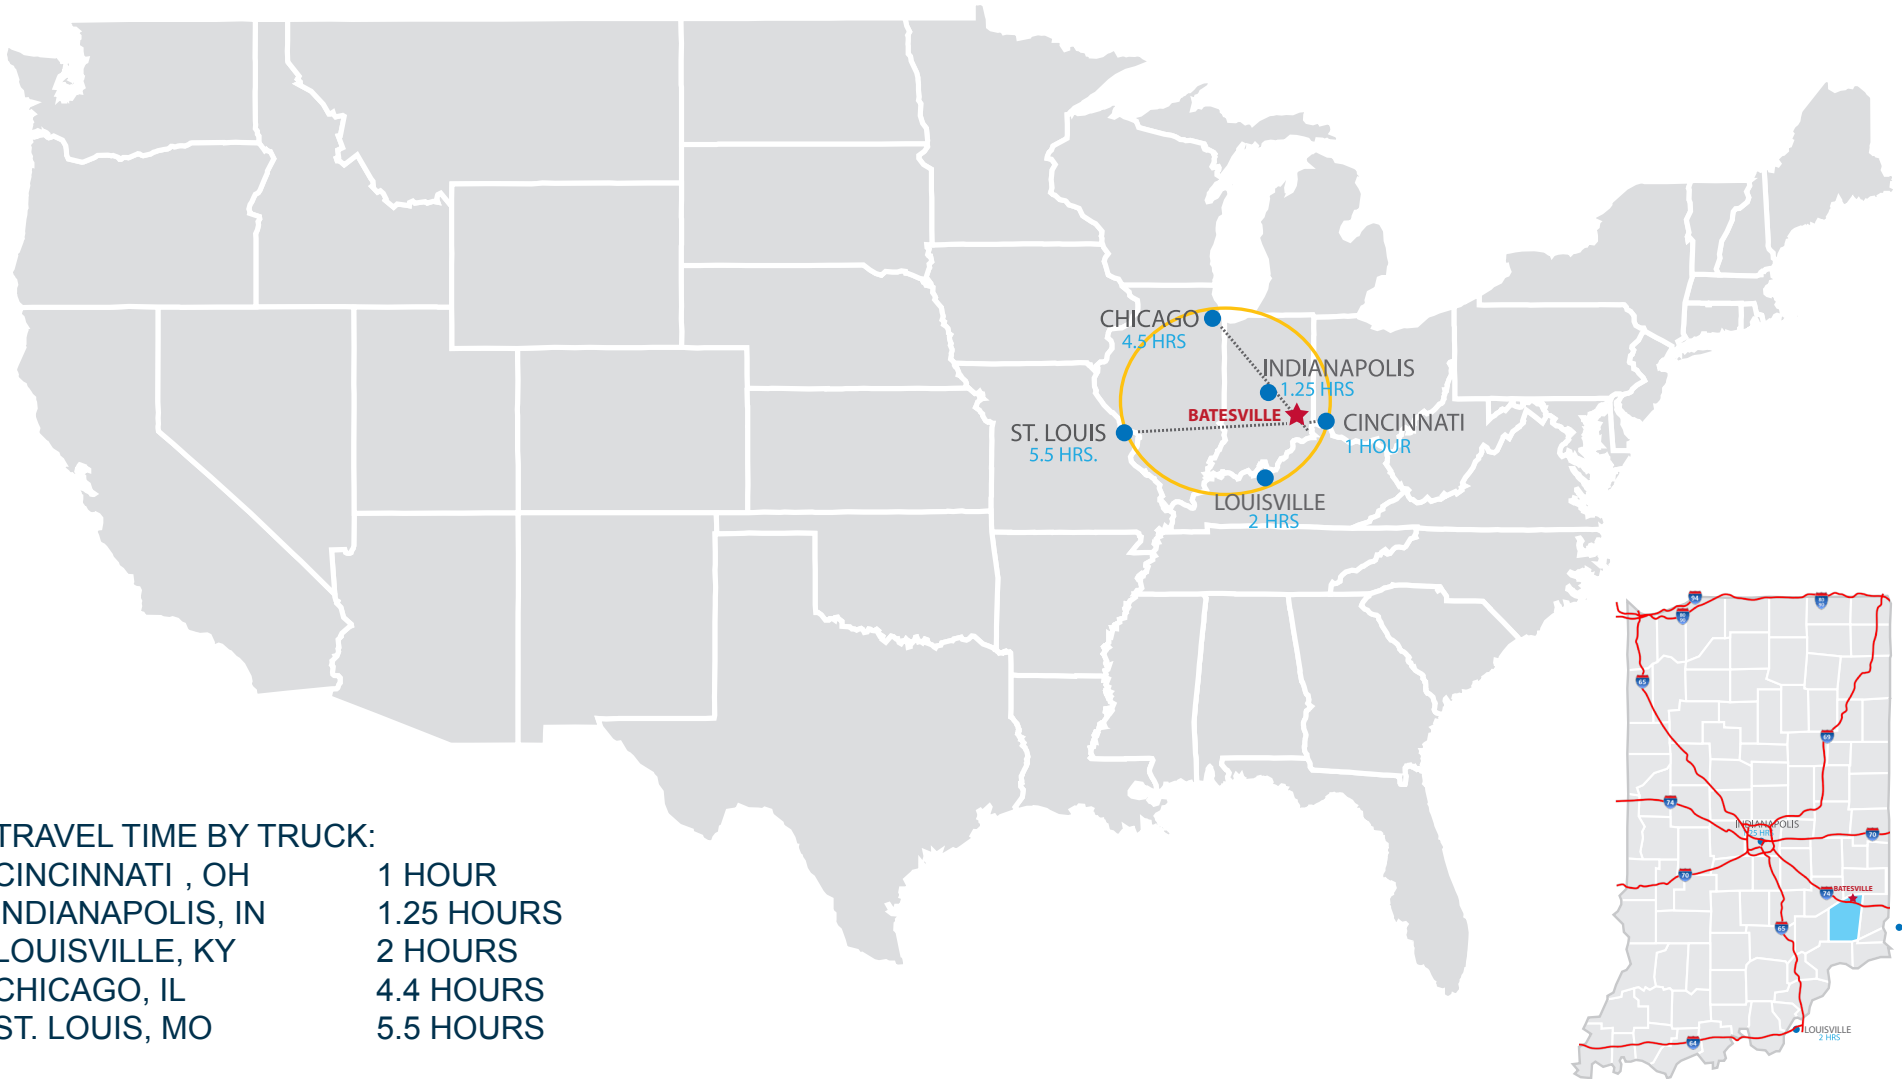

You'll feel welcome in

BATESVILLE

I N D I A N A

TRAVEL TIME BY TRUCK:

CINCINNATI , OH	1 HOUR
INDIANAPOLIS, IN	1.25 HOURS
LOUISVILLE, KY	2 HOURS
CHICAGO, IL	4.4 HOURS
ST. LOUIS, MO	5.5 HOURS

You'll feel welcome in

BATESVILLE

I N D I A N A

You'll feel welcome in

BATESVILLE

I N D I A N A