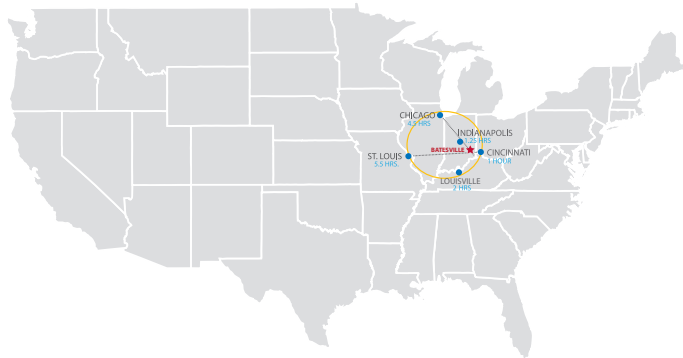

You'll feel welcome in

BATESVILLE

I N D I A N A

TRAVEL TIME BY TRUCK:

CINCINNATI , OH	1 HOUR
INDIANAPOLIS, IN	1.25 HOURS
LOUISVILLE, KY	2 HOURS
CHICAGO, IL	4.4 HOURS
ST. LOUIS, MO	5.5 HOURS

You'll feel welcome in

BATESVILLE

I N D I A N A

You'll feel welcome in

BATESVILLE

I N D I A N A