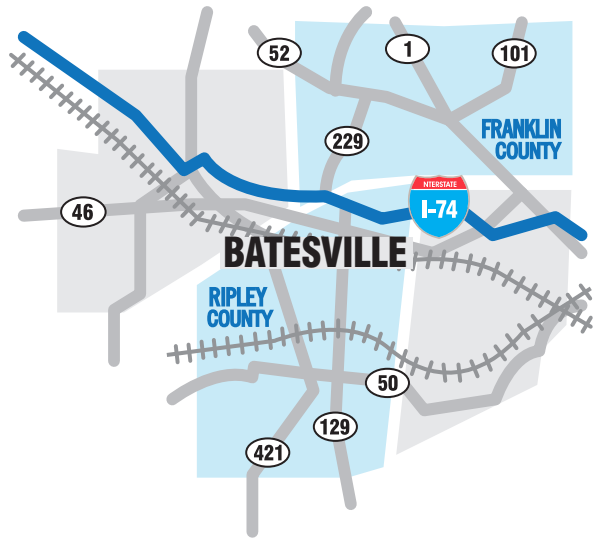

You'll feel welcome in

BATESVILLE

I N D I A N A

TRAVEL TIME BY TRUCK:

CINCINNATI , OH	1 HOUR
INDIANAPOLIS, IN	1.25 HOURS
LOUISVILLE, KY	2 HOURS
CHICAGO, IL	4.4 HOURS
ST. LOUIS, MO	5.5 HOURS

You'll feel welcome in

BATESVILLE

I N D I A N A

You'll feel welcome in

BATESVILLE

I N D I A N A