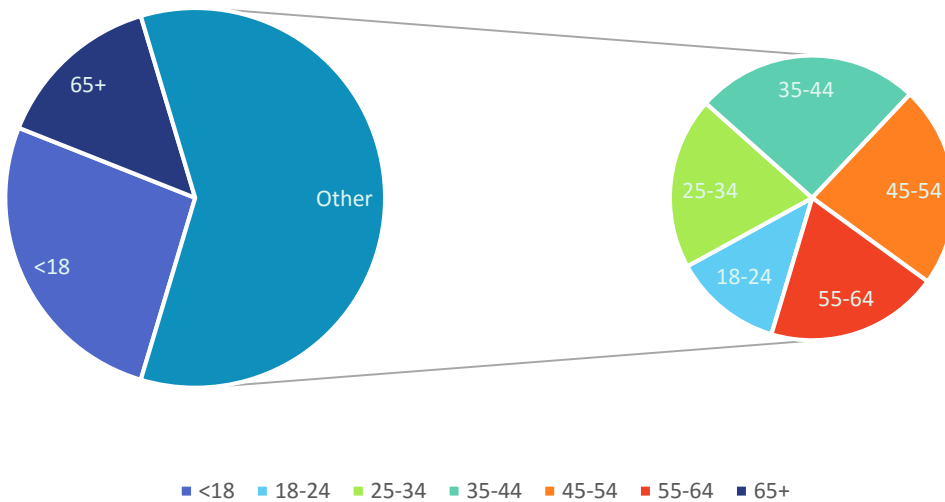

BATESVILLE

I N D I A N A

City Population

6,727

Labor Force

1,221,353

AGE

BATESVILLE