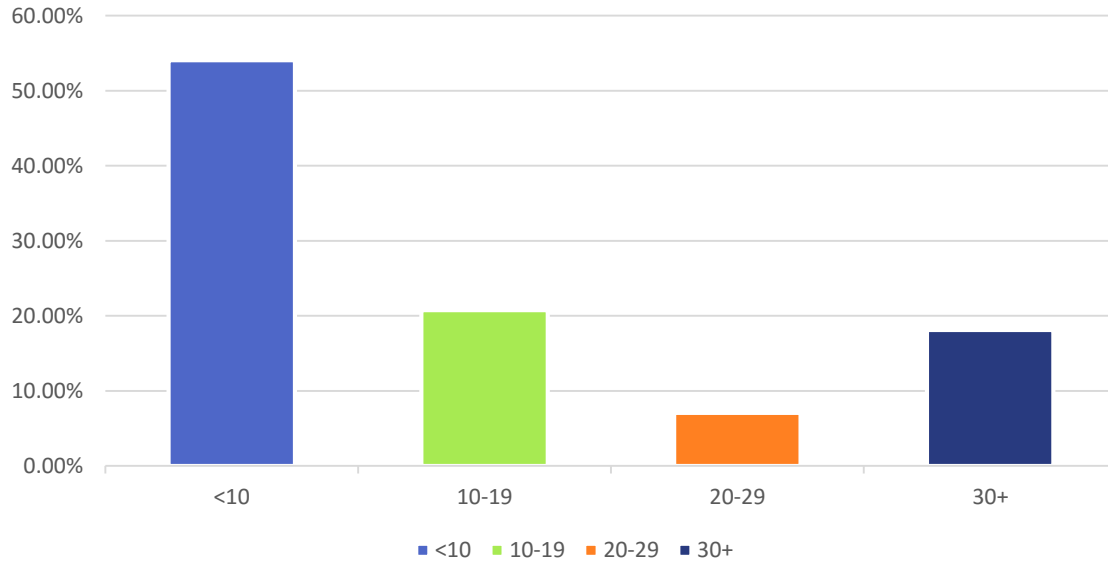

BATESVILLE

I N D I A N A

COMMUTE