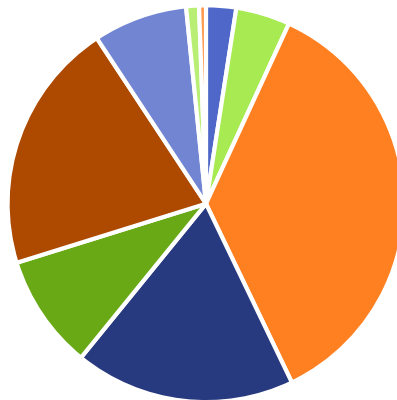

EDUCATION LEVEL

- Grade School
- Some High School
- High School
- Some College
- Associate Degree
- Bachelor's Degree
- Master's Degree
- Professional Degree
- Doctorate Degree