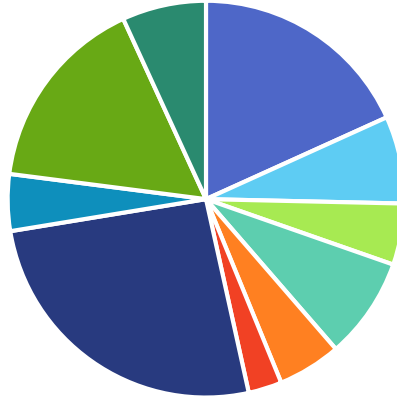

BATESVILLE

I N D I A N A

OCCUPATION

- Business & Finance
- Science & Technology
- Education
- Healthcare
- Dining
- Building Maintenance
- Administrative
- Construction
- Logistics
- Other